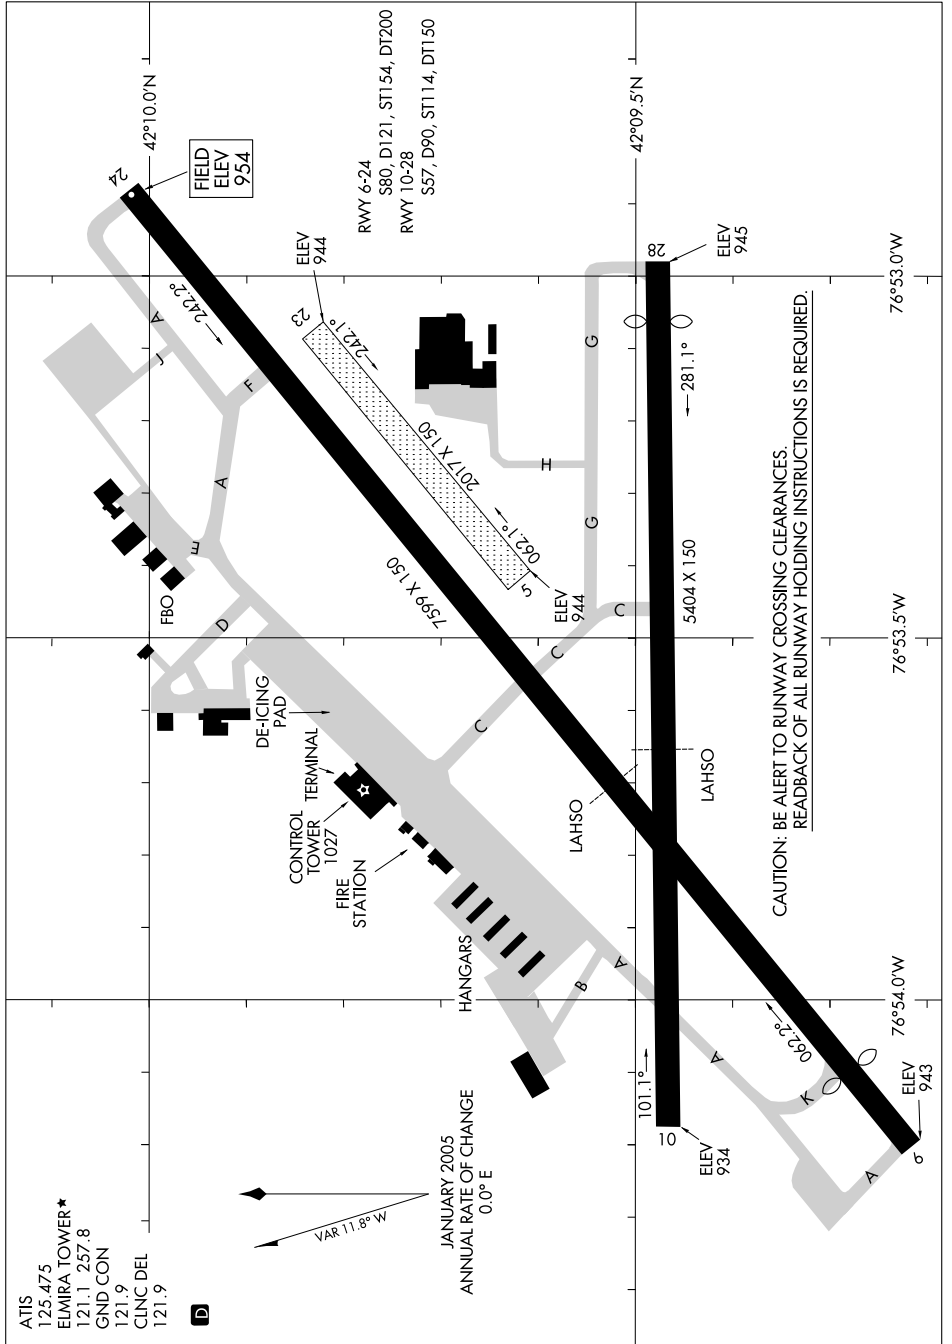

AIRPORT DIAGRAM

AL-131 (FAA)

ELMIRA/CORNING RGNL (ELM)
ELMIRA, NEW YORK

NE-2, 22 OCT 2009 to 19 NOV 2009

CAUTION: BE ALERT TO RUNWAY CROSSING CLEARANCES.
READBACK OF ALL RUNWAY HOLDING INSTRUCTIONS IS REQUIRED.

NE-2, 22 OCT 2009 to 19 NOV 2009

AIRPORT DIAGRAM

ELMIRA, NEW YORK
ELMIRA/CORNING RGNL (ELM)