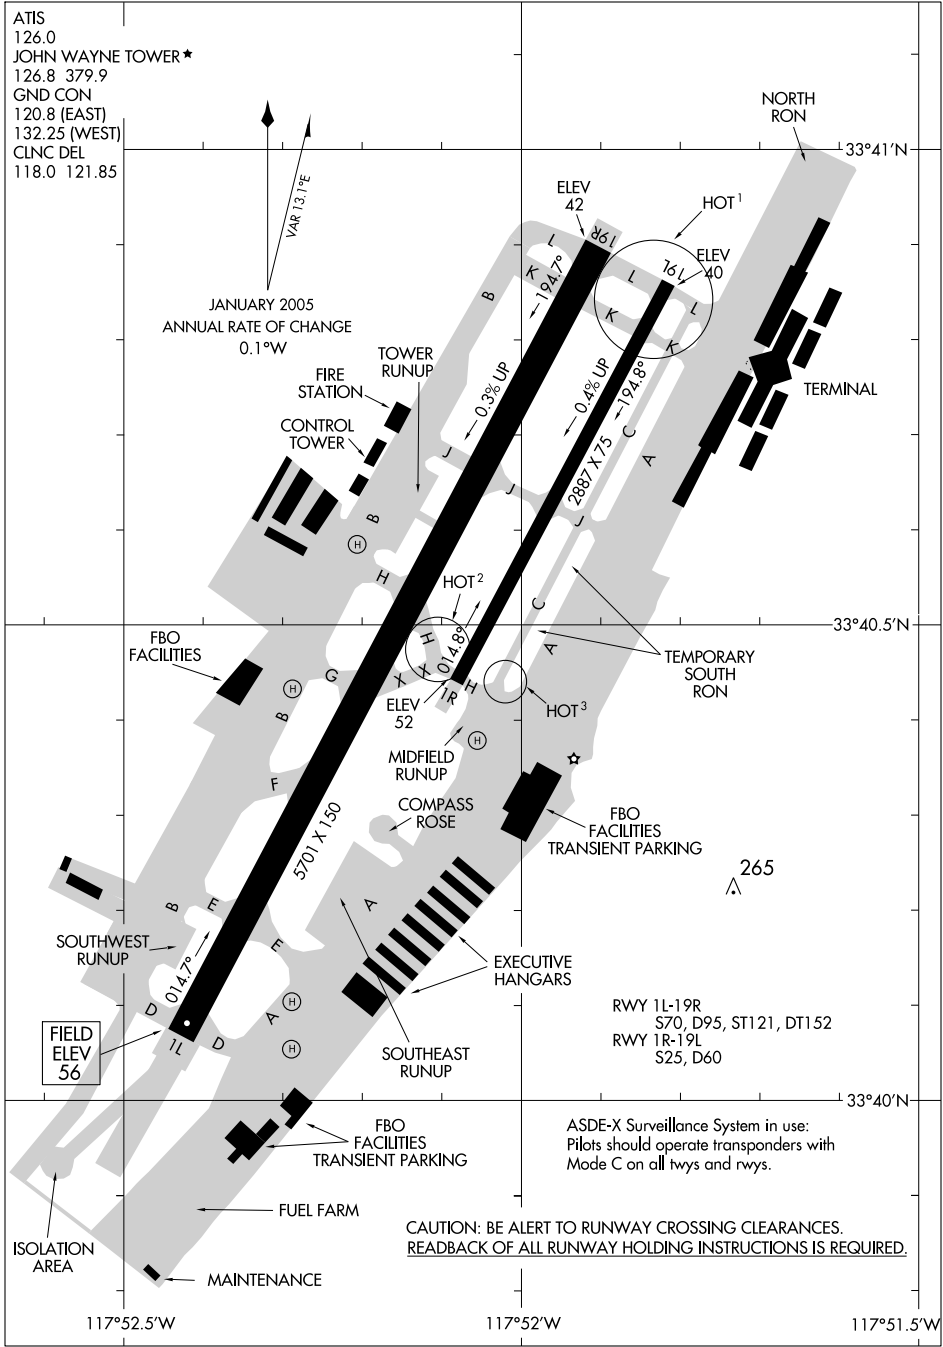

# AIRPORT DIAGRAM

SANTA ANA/JOHN WAYNE ARPT-ORANGE COUNTY (SNA)  
AL-377 (FAA)  
SANTA ANA, CALIFORNIA

SW-3, 22 OCT 2009 to 19 NOV 2009

SW-3, 22 OCT 2009 to 19 NOV 2009

# AIRPORT DIAGRAM

SANTA ANA, CALIFORNIA  
SANTA ANA/JOHN WAYNE ARPT-ORANGE COUNTY (SNA)