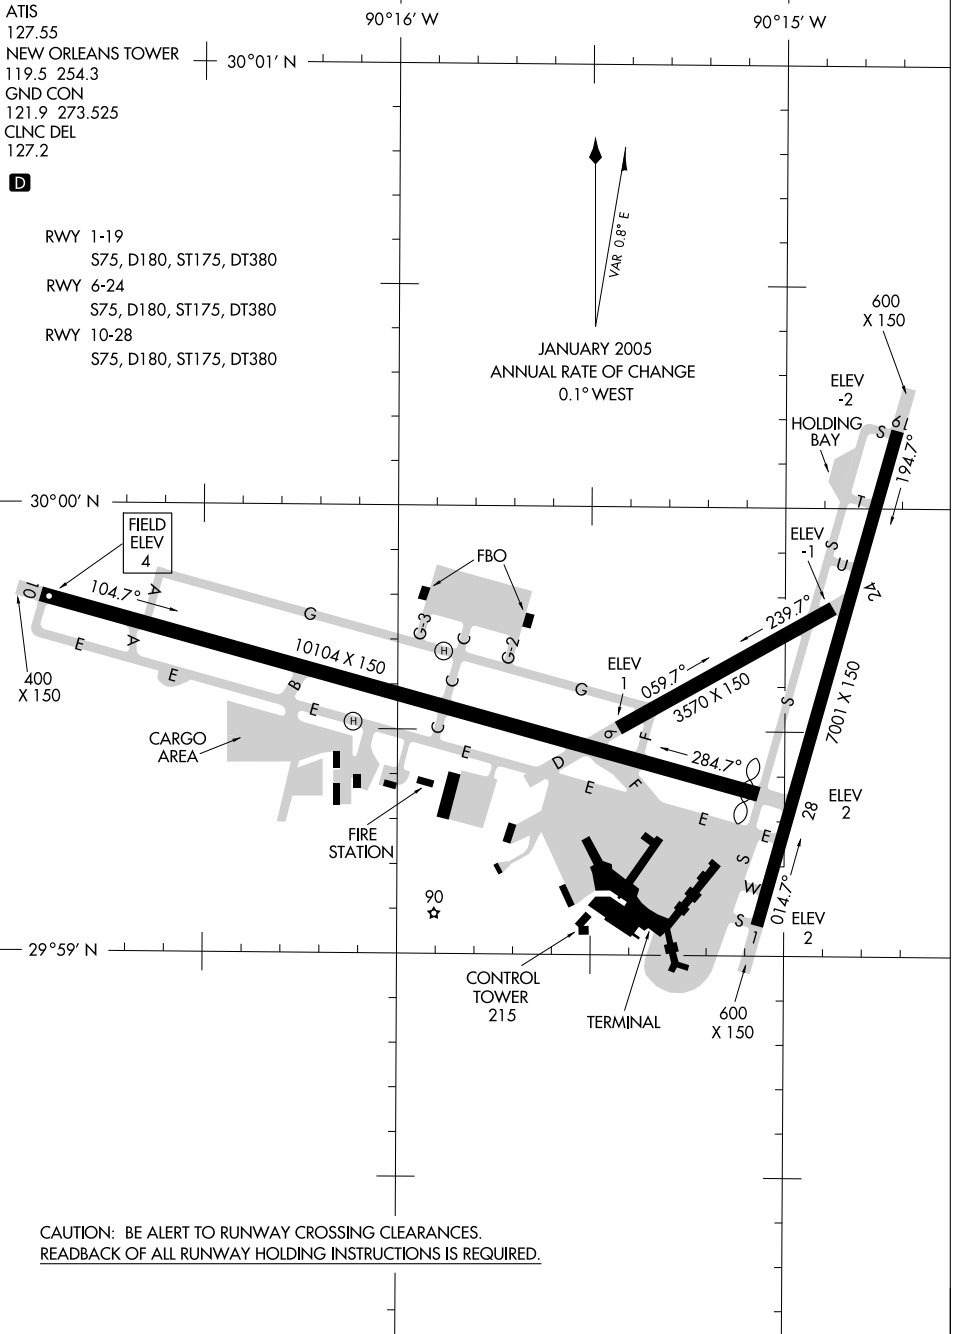

AIRPORT DIAGRAM

NEW ORLEANS/ LOUIS ARMSTRONG NEW ORLEANS INTL (MSY)
AL-609 (FAA)
NEW ORLEANS, LOUISIANA

SC-4, 22 OCT 2009 to 19 NOV 2009

SC-4, 22 OCT 2009 to 19 NOV 2009

AIRPORT DIAGRAM

NEW ORLEANS, LOUISIANA
NEW ORLEANS/ LOUIS ARMSTRONG NEW ORLEANS INTL (MSY)