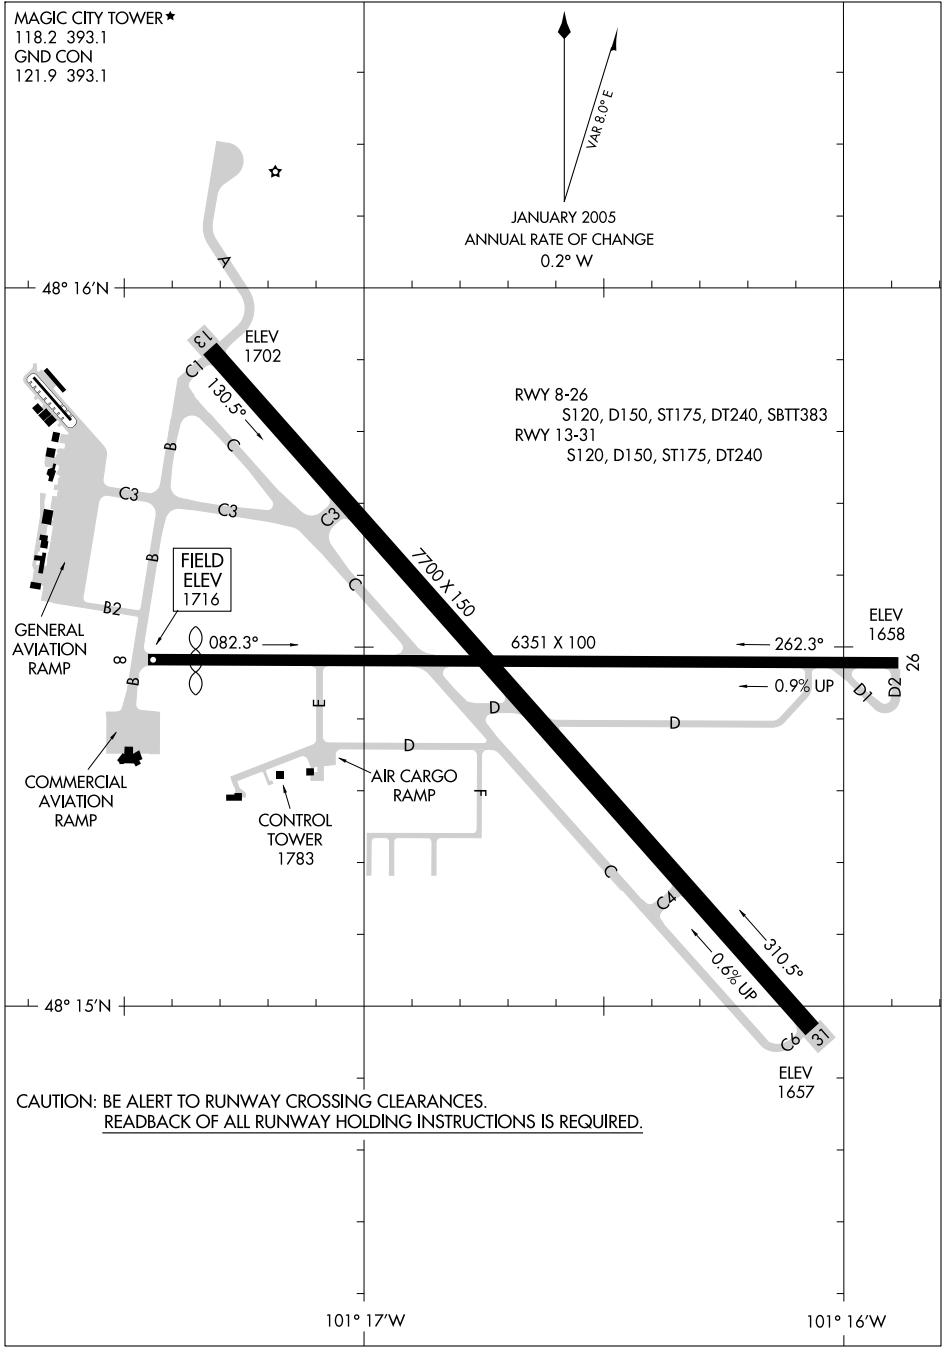

09015

AIRPORT DIAGRAM

AL-635 (FAA)

MINOT INTL (MOT)
MINOT, NORTH DAKOTA

MAGIC CITY TOWER ★
118.2 393.1
GND CON
121.9 393.1

JANUARY 2005
ANNUAL RATE OF CHANGE
0.2° W

NC-1, 22 OCT 2009 to 19 NOV 2009

NC-1, 22 OCT 2009 to 19 NOV 2009

CAUTION: BE ALERT TO RUNWAY CROSSING CLEARANCES.
READBACK OF ALL RUNWAY HOLDING INSTRUCTIONS IS REQUIRED.

AIRPORT DIAGRAM

09015

MINOT, NORTH DAKOTA
MINOT INTL (MOT)