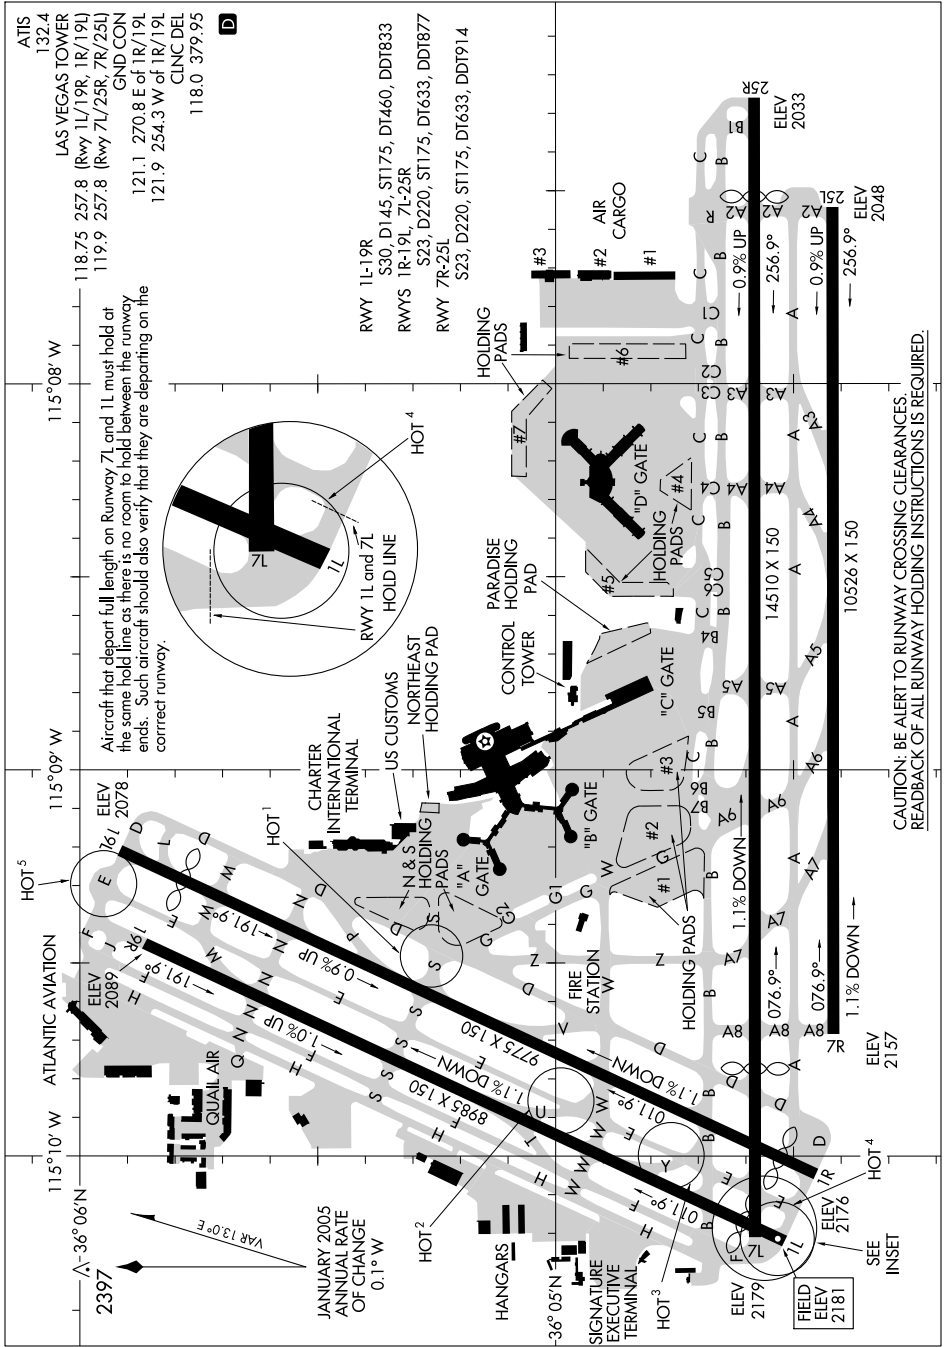

AIRPORT DIAGRAM

AL-662 (FAA)

LAS VEGAS/McCARRAN INTL (LAS)
LAS VEGAS, NEVADA

SW-4, 22 OCT 2009 to 19 NOV 2009

AIRPORT DIAGRAM

LAS VEGAS, NEVADA
LAS VEGAS/McCARRAN INTL (LAS)

SW-4, 22 OCT 2009 to 19 NOV 2009