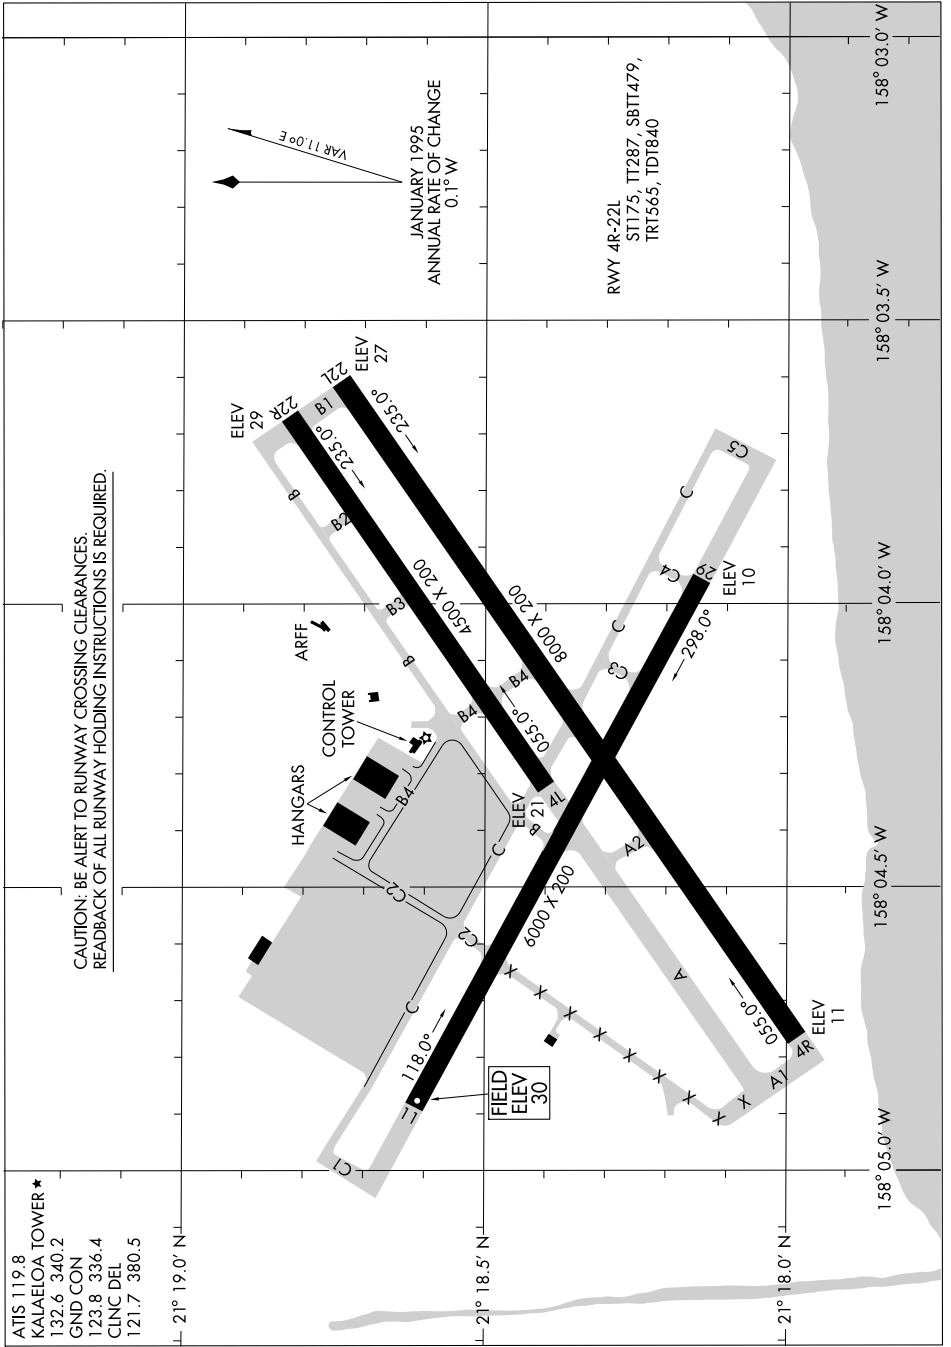

# AIRPORT DIAGRAM

KAPOLEI/ KALAELOA (JOHN RODGERS FIELD) (JRF')(PHJR)  
AL-761 (FAA) KAPOLEI, HAWAII

PAC, 22 OCT 2009 to 17 DEC 2009

PAC, 22 OCT 2009 to 17 DEC 2009

CAUTION: BE ALERT TO RUNWAY CROSSING CLEARANCES.  
READBACK OF ALL RUNWAY HOLDING INSTRUCTIONS IS REQUIRED.

ATIS	119.8
KALAELOA TOWER *	132.6 340.2
GND CON	123.8 336.4
CLNC DEL	121.7 380.5