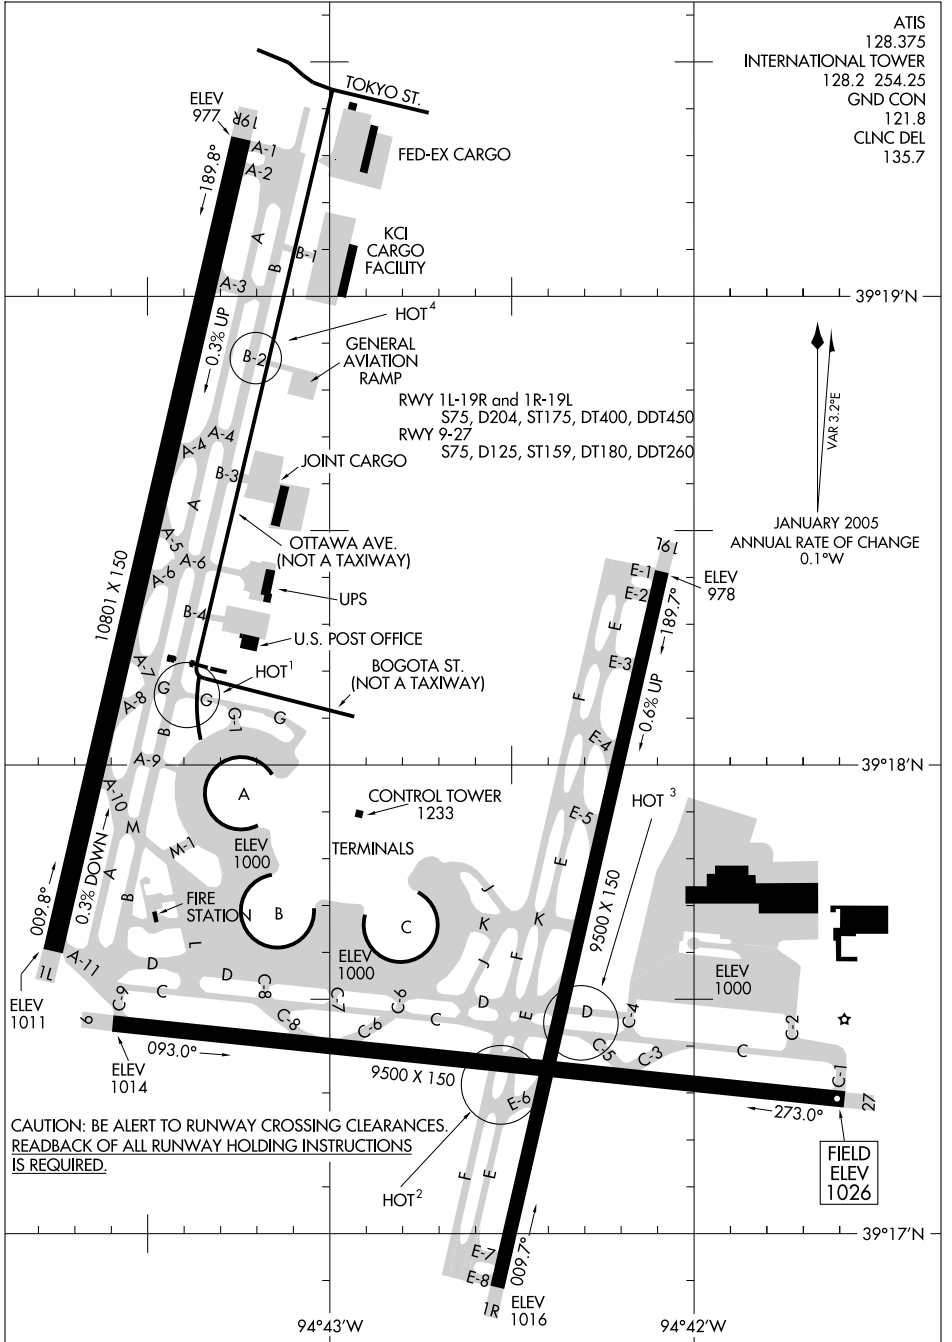

AIRPORT DIAGRAM

AL-780 (FAA)

KANSAS CITY INTL (MCI)
KANSAS CITY, MISSOURI

NC-3, 22 OCT 2009 to 19 NOV 2009

NC-3, 22 OCT 2009 to 19 NOV 2009

AIRPORT DIAGRAM

KANSAS CITY, MISSOURI
KANSAS CITY INTL (MCI)