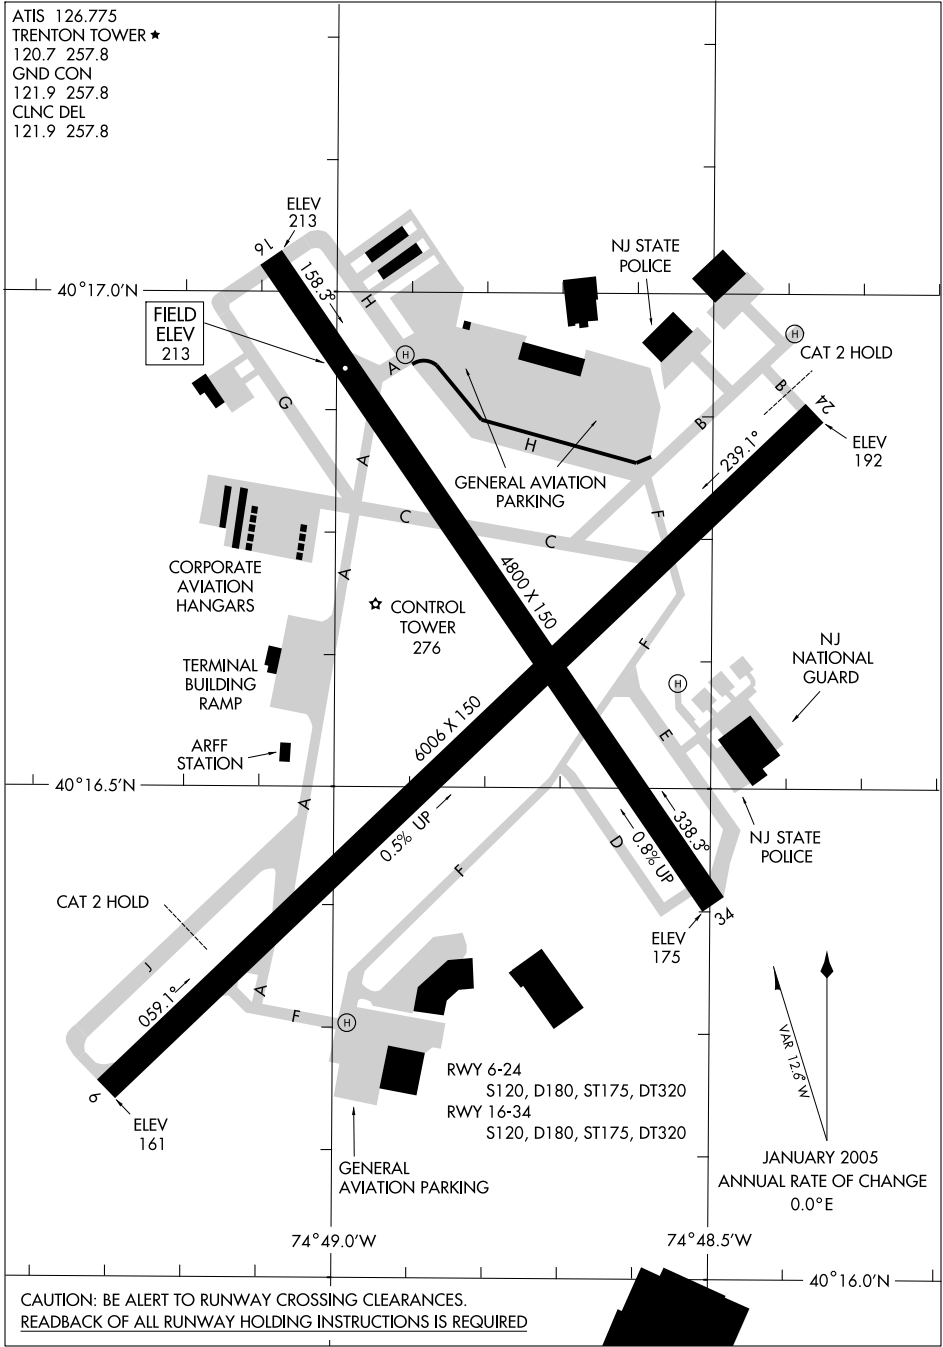

AIRPORT DIAGRAM

AL-982 (FAA)

TRENTON MERCER (TTN)
TRENTON, NEW JERSEY

ATIS 126.775
 TRENTON TOWER ★
 120.7 257.8
 GND CON
 121.9 257.8
 CLNC DEL
 121.9 257.8

NE-2, 22 OCT 2009 to 19 NOV 2009

NE-2, 22 OCT 2009 to 19 NOV 2009

CAUTION: BE ALERT TO RUNWAY CROSSING CLEARANCES.
 READBACK OF ALL RUNWAY HOLDING INSTRUCTIONS IS REQUIRED

AIRPORT DIAGRAM

TRENTON, NEW JERSEY
TRENTON MERCER (TTN)