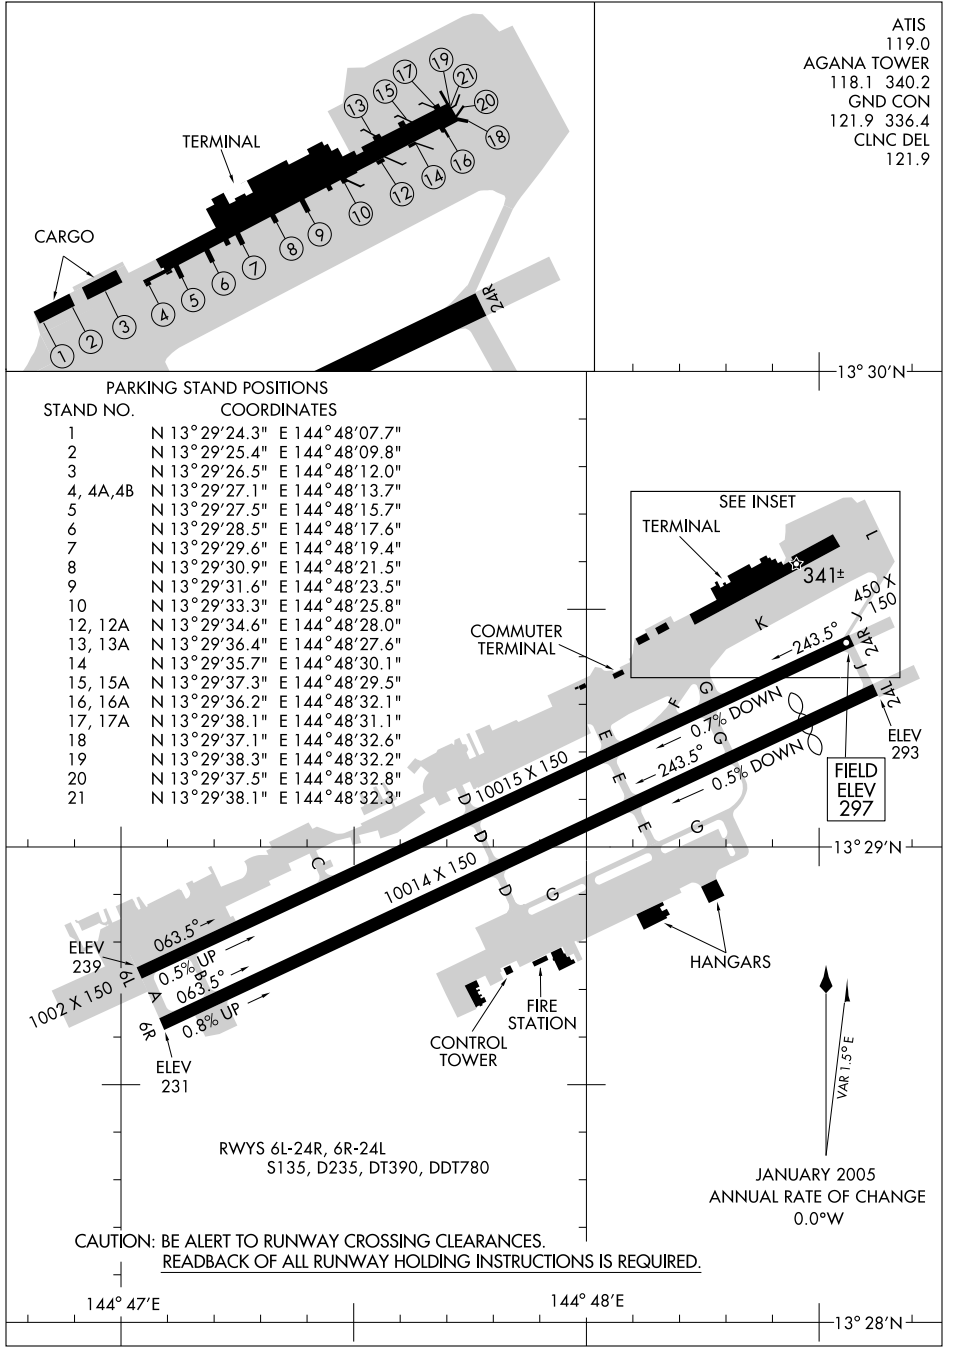

AIRPORT DIAGRAM

AL-2146 (FAA)

GUAM INTL (GUM)(PGUM)
GUAM, GQ

PAC, 22 OCT 2009 to 17 DEC 2009

PAC, 22 OCT 2009 to 17 DEC 2009

AIRPORT DIAGRAM

GUAM, GQ
GUAM INTL (GUM)(PGUM)

CAUTION: BE ALERT TO RUNWAY CROSSING CLEARANCES.
READBACK OF ALL RUNWAY HOLDING INSTRUCTIONS IS REQUIRED.

JANUARY 2005
ANNUAL RATE OF CHANGE
0.0°W