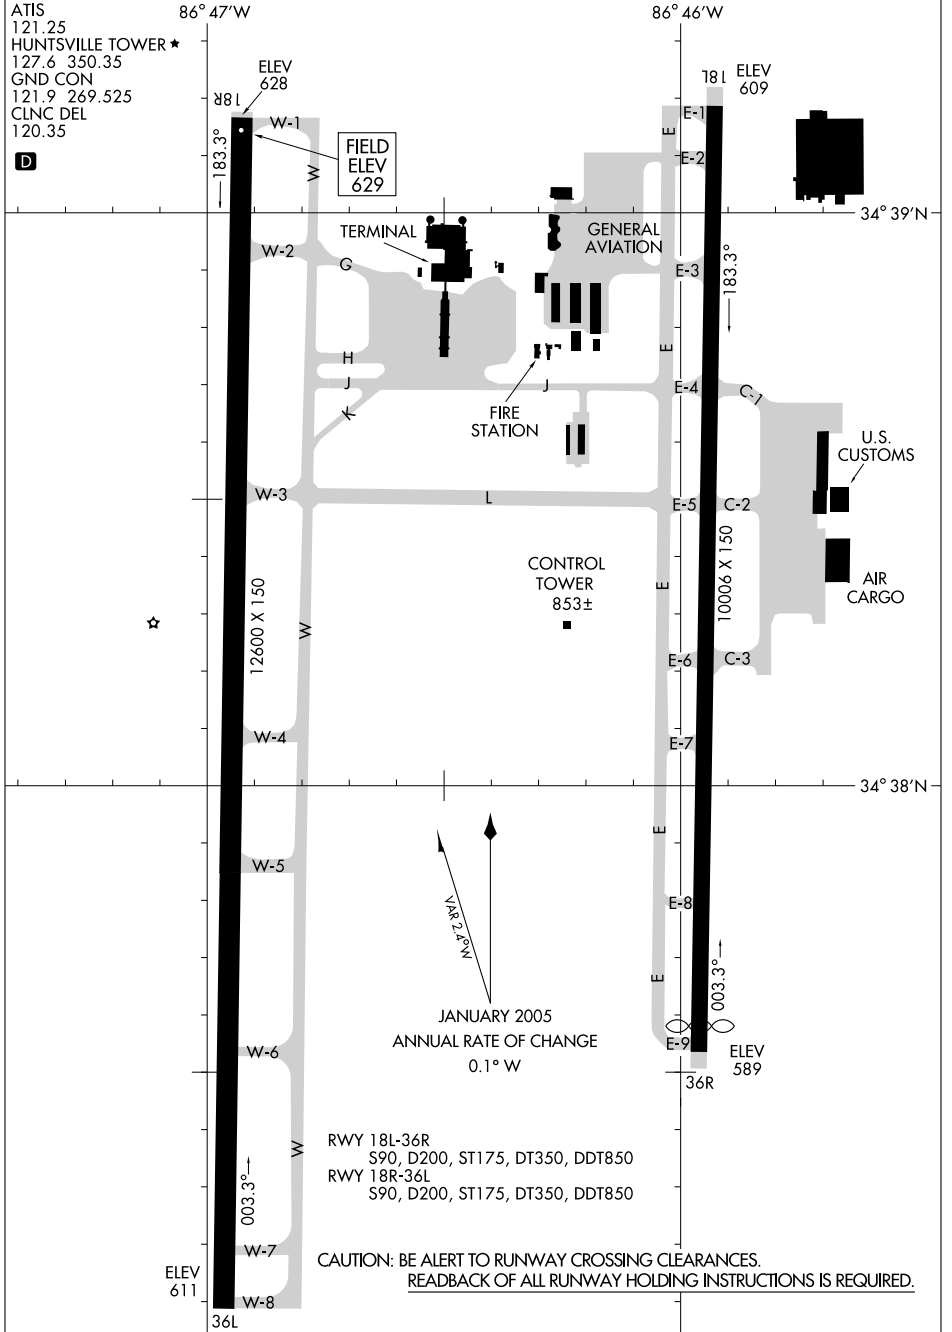

AIRPORT DIAGRAM

HUNTSVILLE INTL-CARL T. JONES FIELD (HSV)
AL-5488 (FAA) HUNTSVILLE, ALABAMA

SE-4, 22 OCT 2009 to 19 NOV 2009

SE-4, 22 OCT 2009 to 19 NOV 2009

AIRPORT DIAGRAM

HUNTSVILLE, ALABAMA
HUNTSVILLE INTL-CARL T. JONES FIELD (HSV)