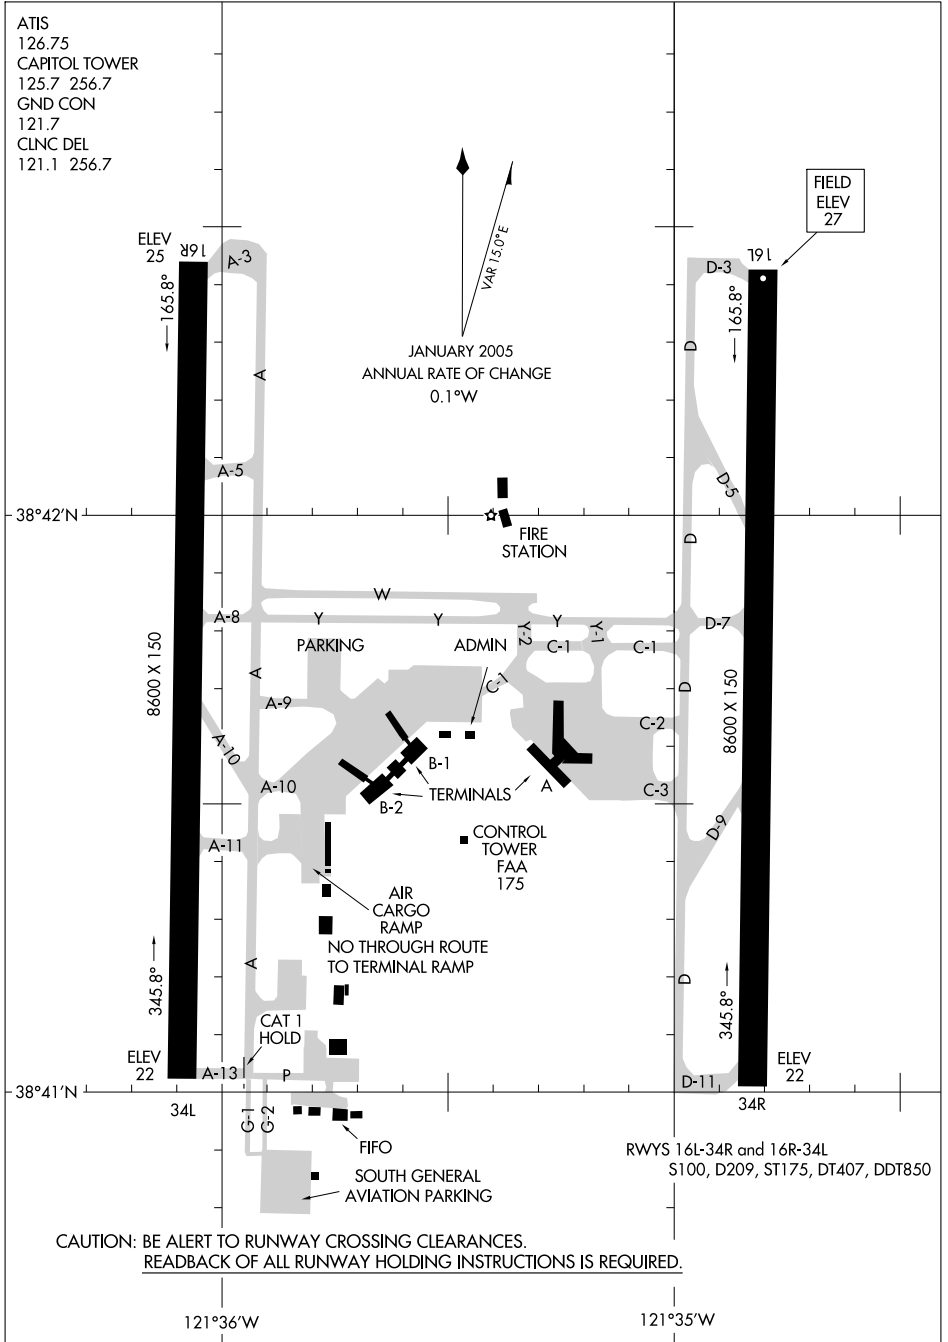

# AIRPORT DIAGRAM

AL-5490 (FAA)

SACRAMENTO INTL (SMF)  
SACRAMENTO, CALIFORNIA

ATIS  
126.75  
CAPITOL TOWER  
125.7 256.7  
GND CON  
121.7  
CLNC DEL  
121.1 256.7

SW-2, 22 OCT 2009 to 19 NOV 2009

SW-2, 22 OCT 2009 to 19 NOV 2009

# AIRPORT DIAGRAM

SACRAMENTO, CALIFORNIA  
SACRAMENTO INTL (SMF)